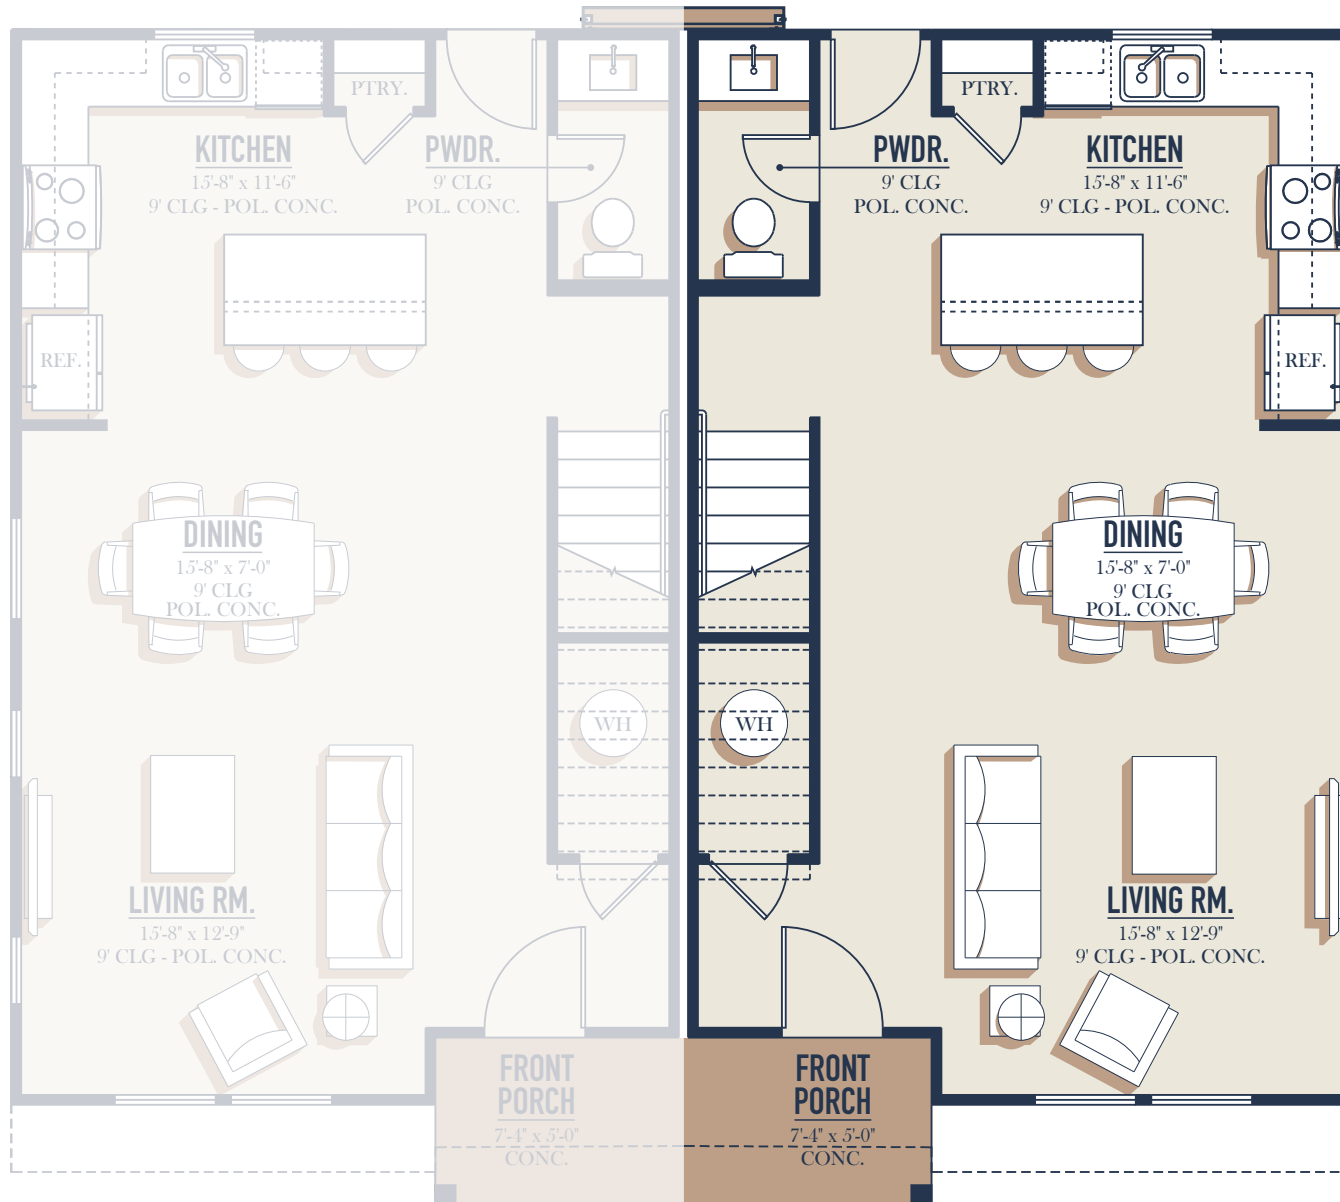

FLOOR 1
627 s.f.

204 - 400 Melrose Place

2 BED, 2.5 BATH
1,257 s.f.

MELROSE
PLACE

FLOOR 2

630 s.f.

204 - 400 Melrose Place

2 BED, 2.5 BATH
1,257 s.f.

MELROSE
PLACE