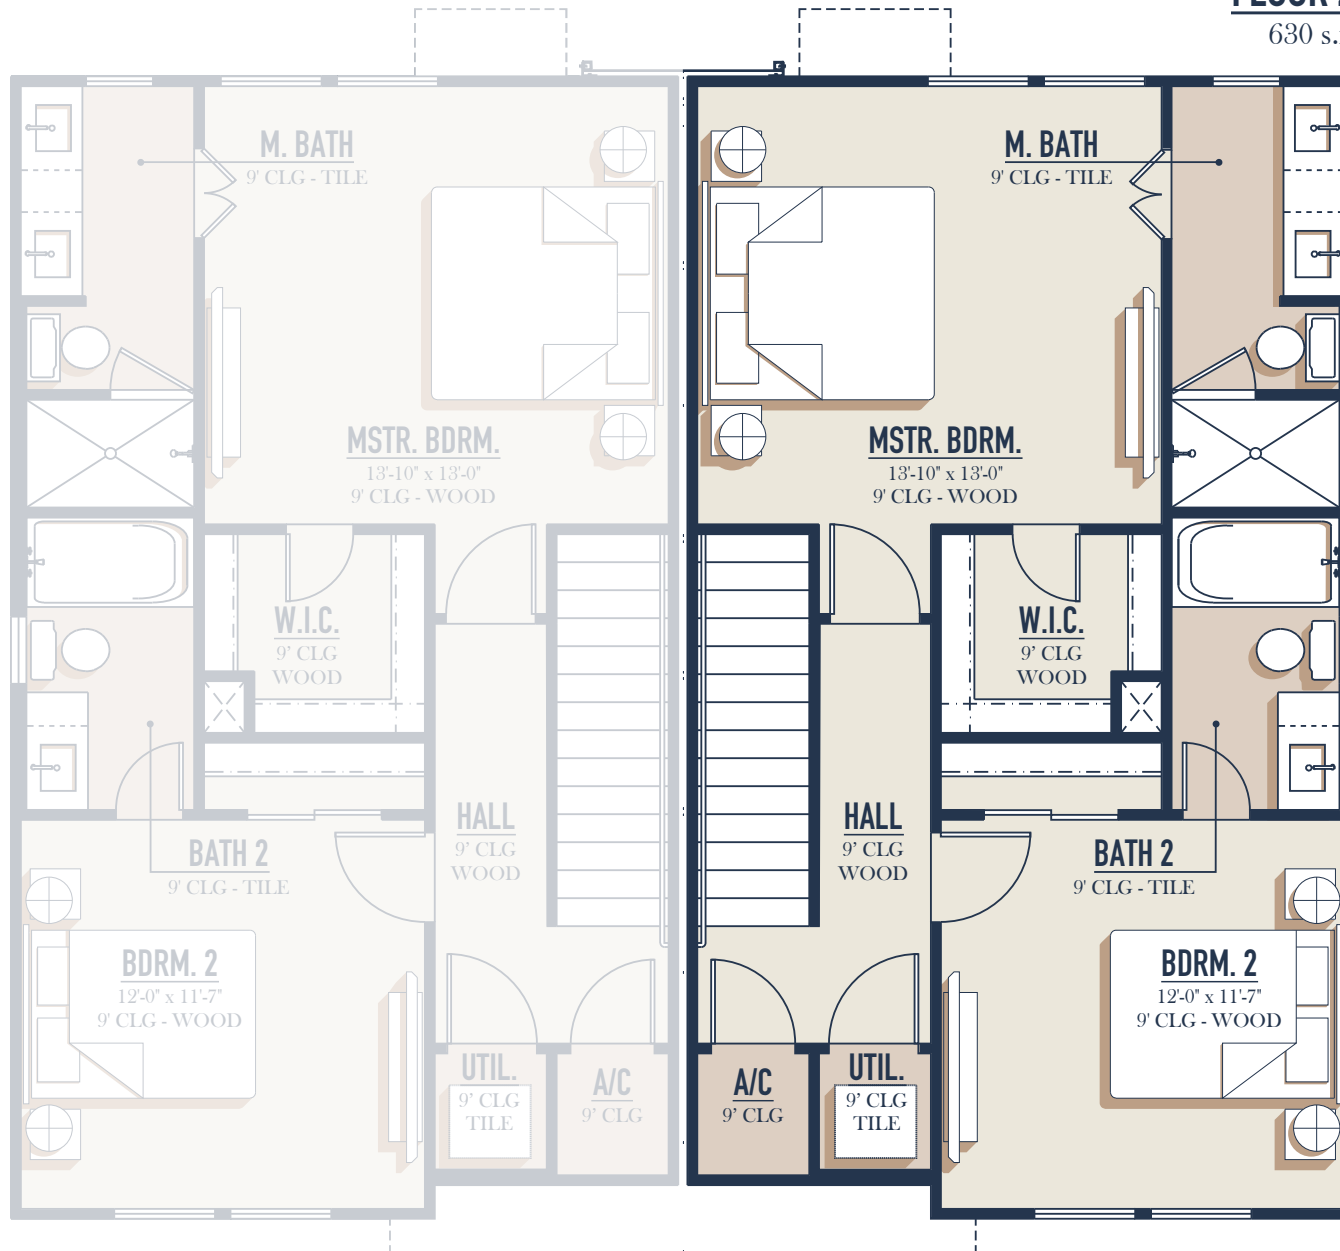

FLOOR 1
627 s.f.

204 - 400 Melrose Place

2 BED, 2.5 BATH
1,257 s.f.

MELROSE
PLACE

FLOOR 2

630 s.f.

204 - 400 Melrose Place

2 BED, 2.5 BATH
1,257 s.f.

MELROSE
PLACE