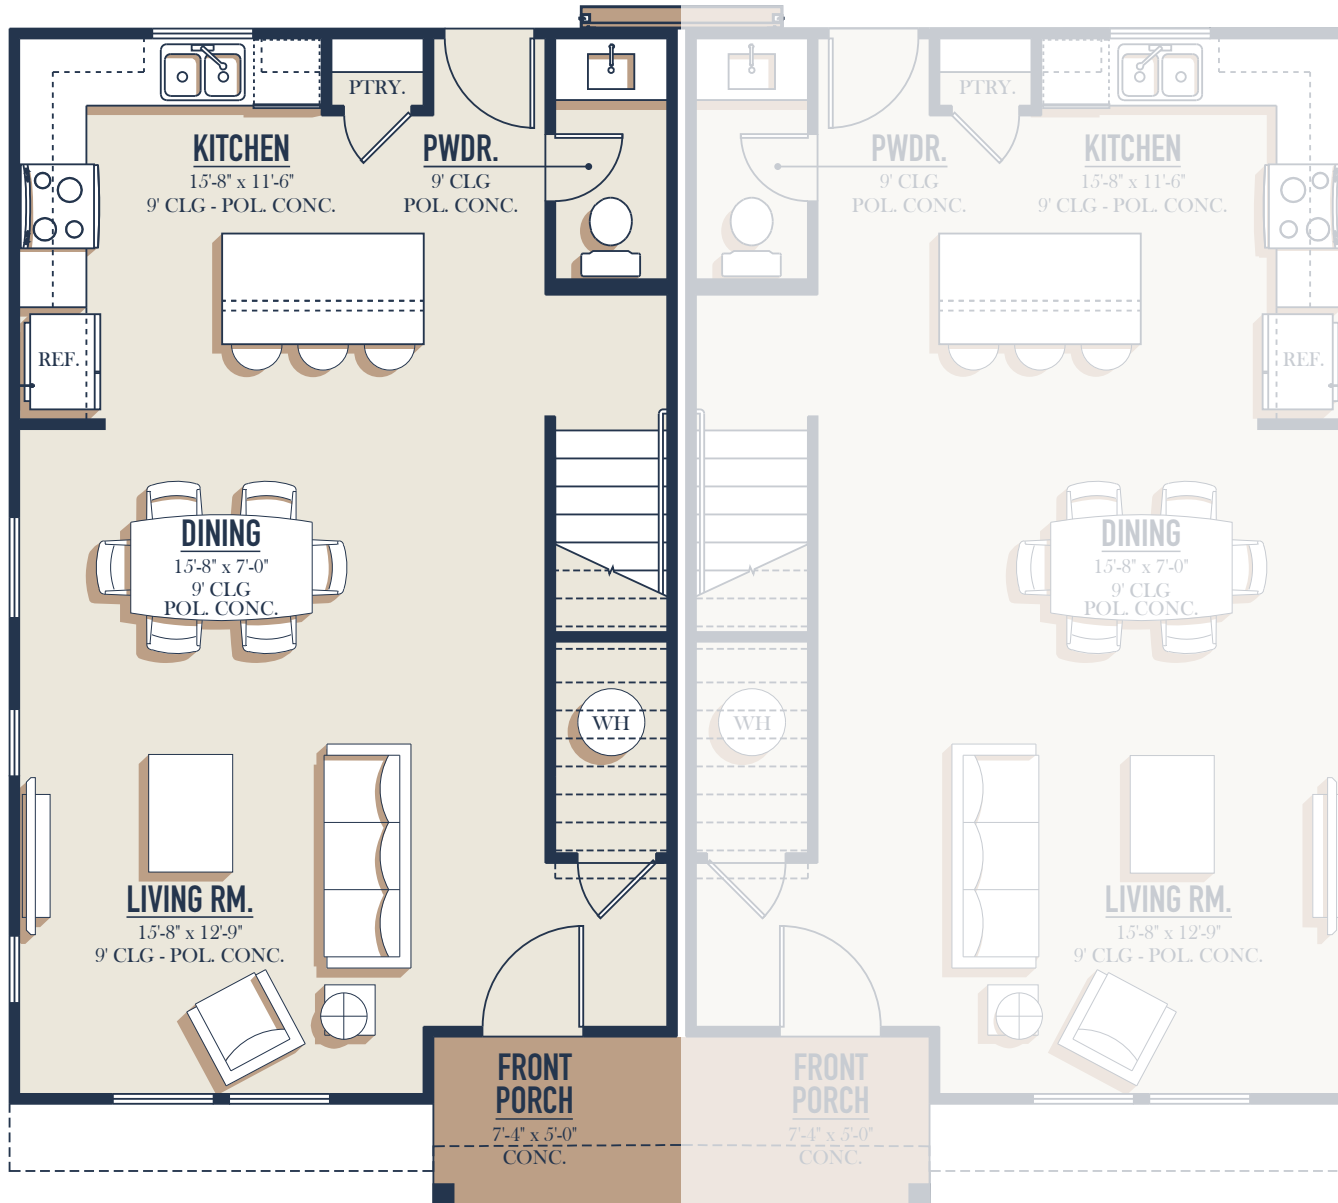

FLOOR 1

627 s.f.

200 - 700 Melrose Place

2 BED, 2.5 BATH

1,257 s.f.

MELROSE
PLACE

FLOOR 2

630 s.f.

200 - 700 Melrose Place

2 BED, 2.5 BATH

1,257 s.f.

MELROSE
PLACE