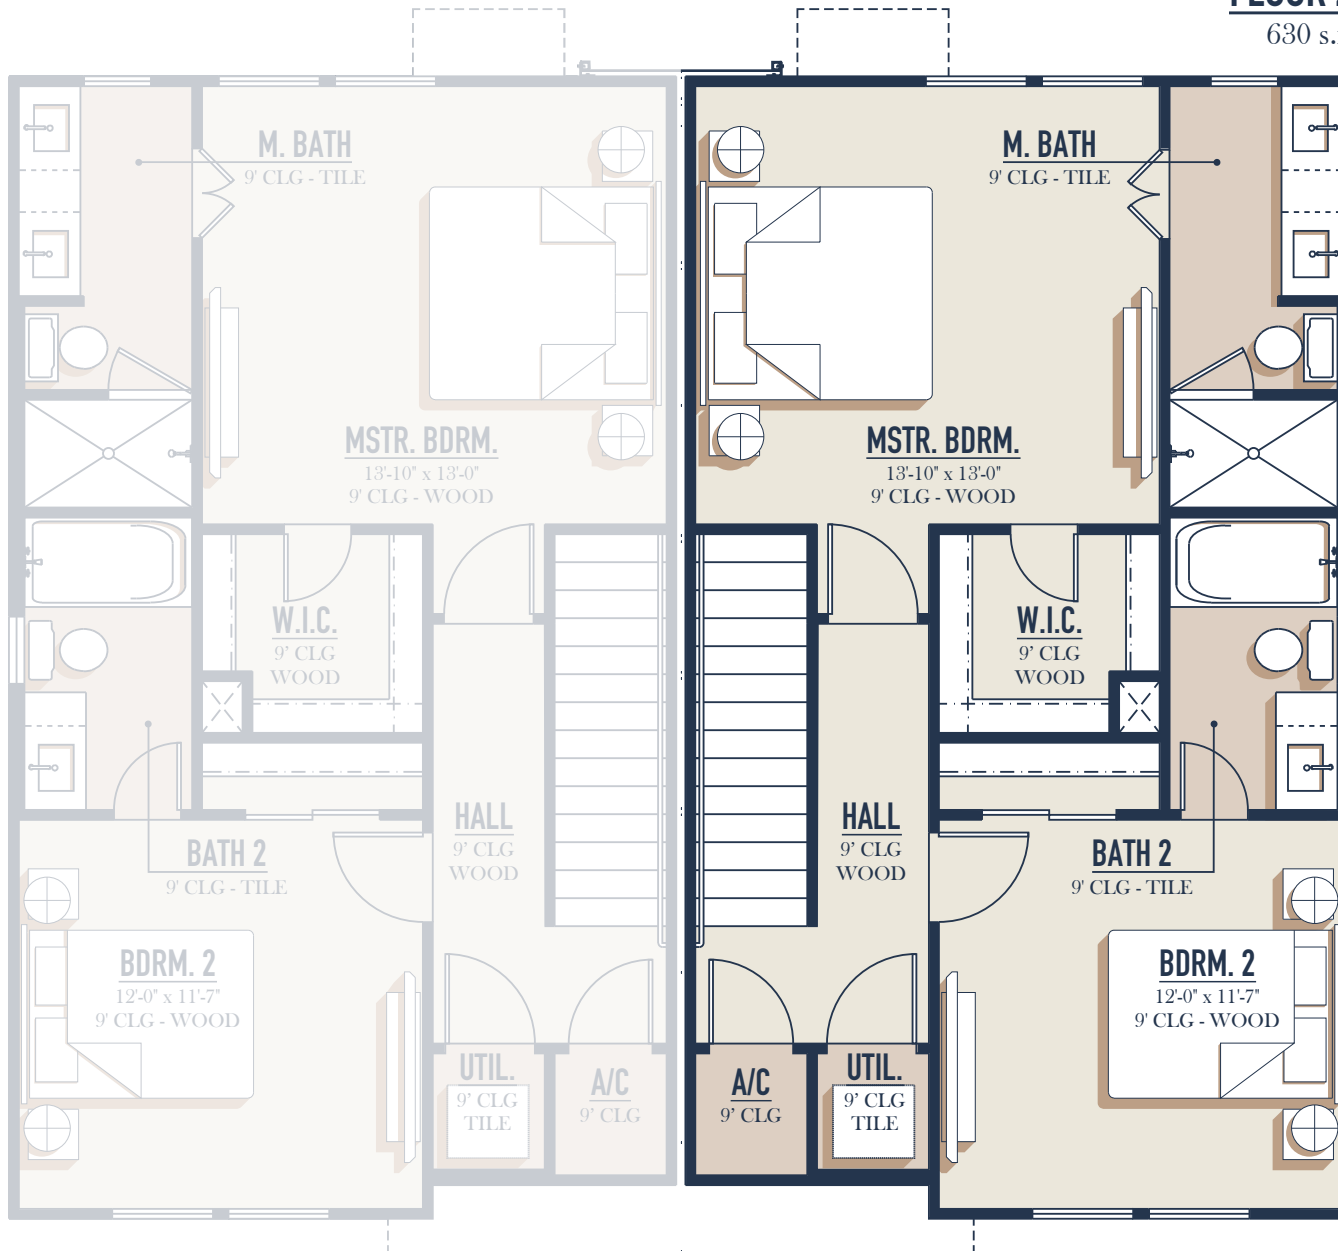

FLOOR 2

630 s.f.

200 - 500 Melrose Place

2 BED, 2.5 BATH
1,257 s.f.

MELROSE
PLACE