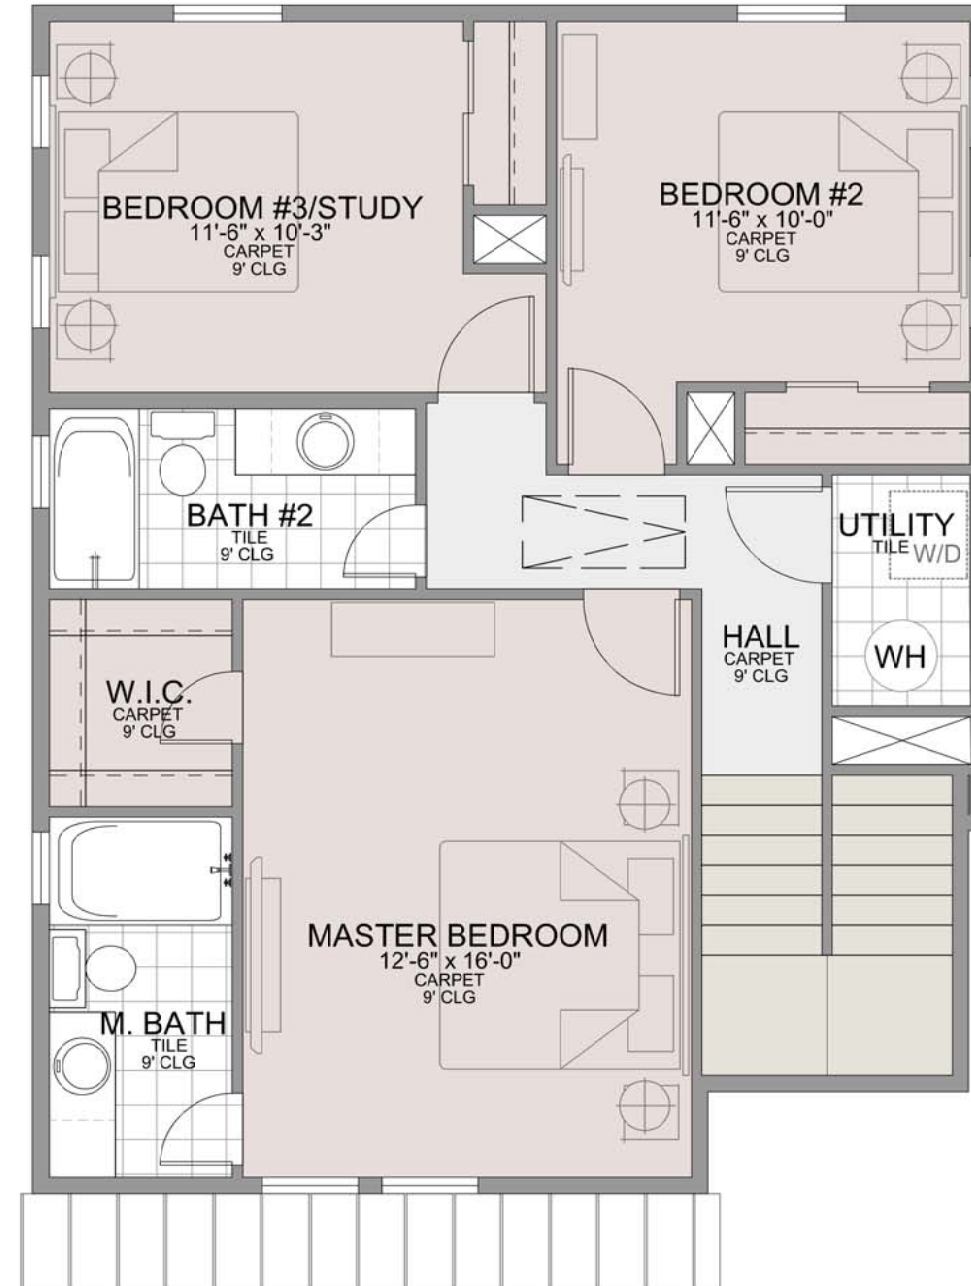

**FIRST FLOOR PLAN**  
LIVING AREA: 653 SF

**SECOND FLOOR PLAN**  
LIVING AREA: 783 SF

**539 LEIGH STREET**  
TOTAL LIVING AREA: 1436 SF