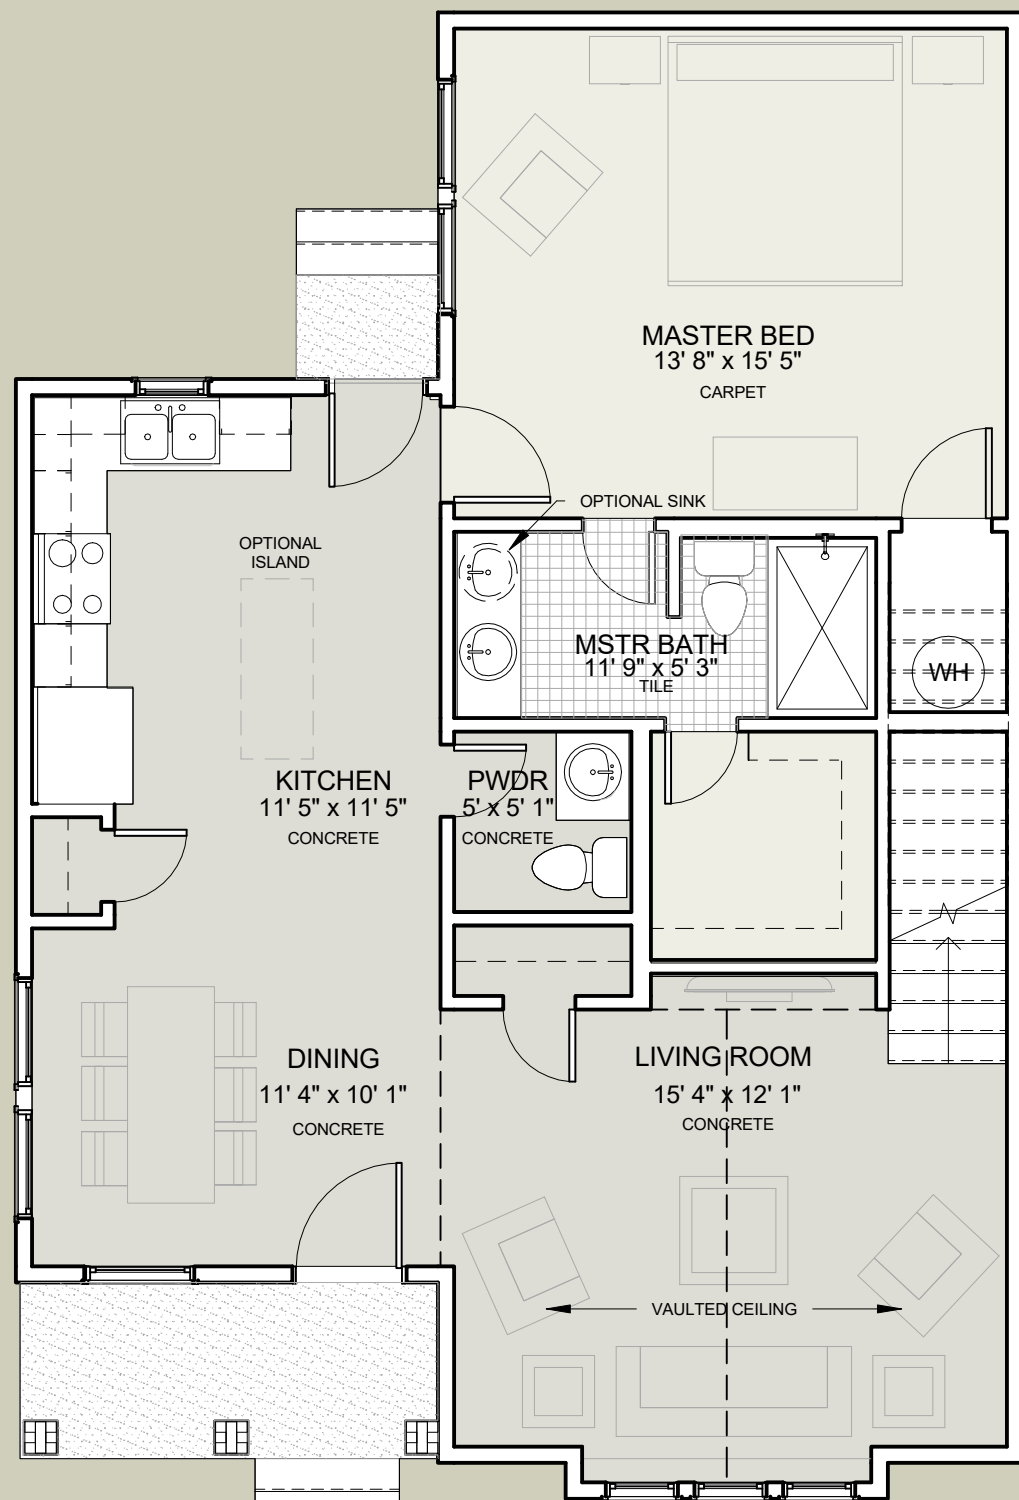

LIVING AREA: 939 S.F.

LIVING AREA: 577 S.F.