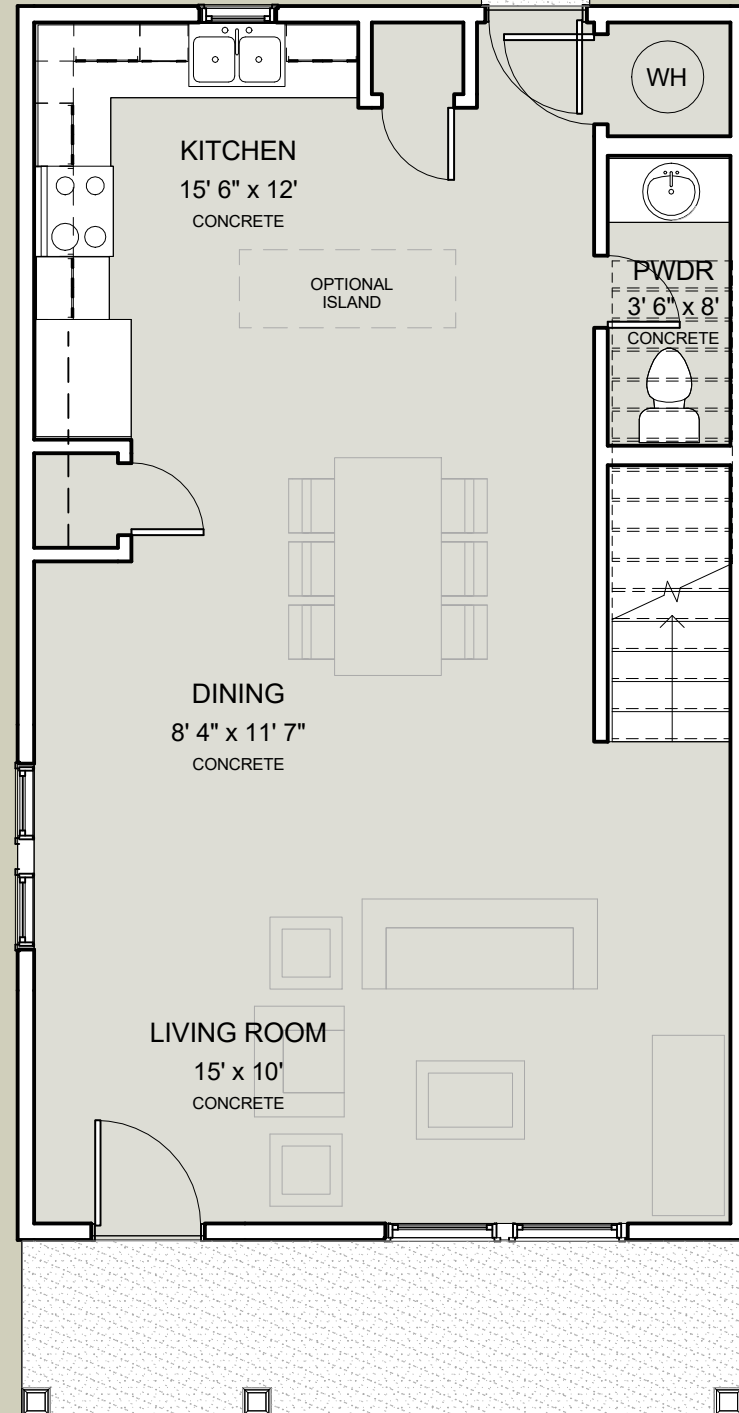

LIVING AREA: 680 S.F.

01 FLOOR

LIVING AREA: 632 S.F.

02 FLOOR