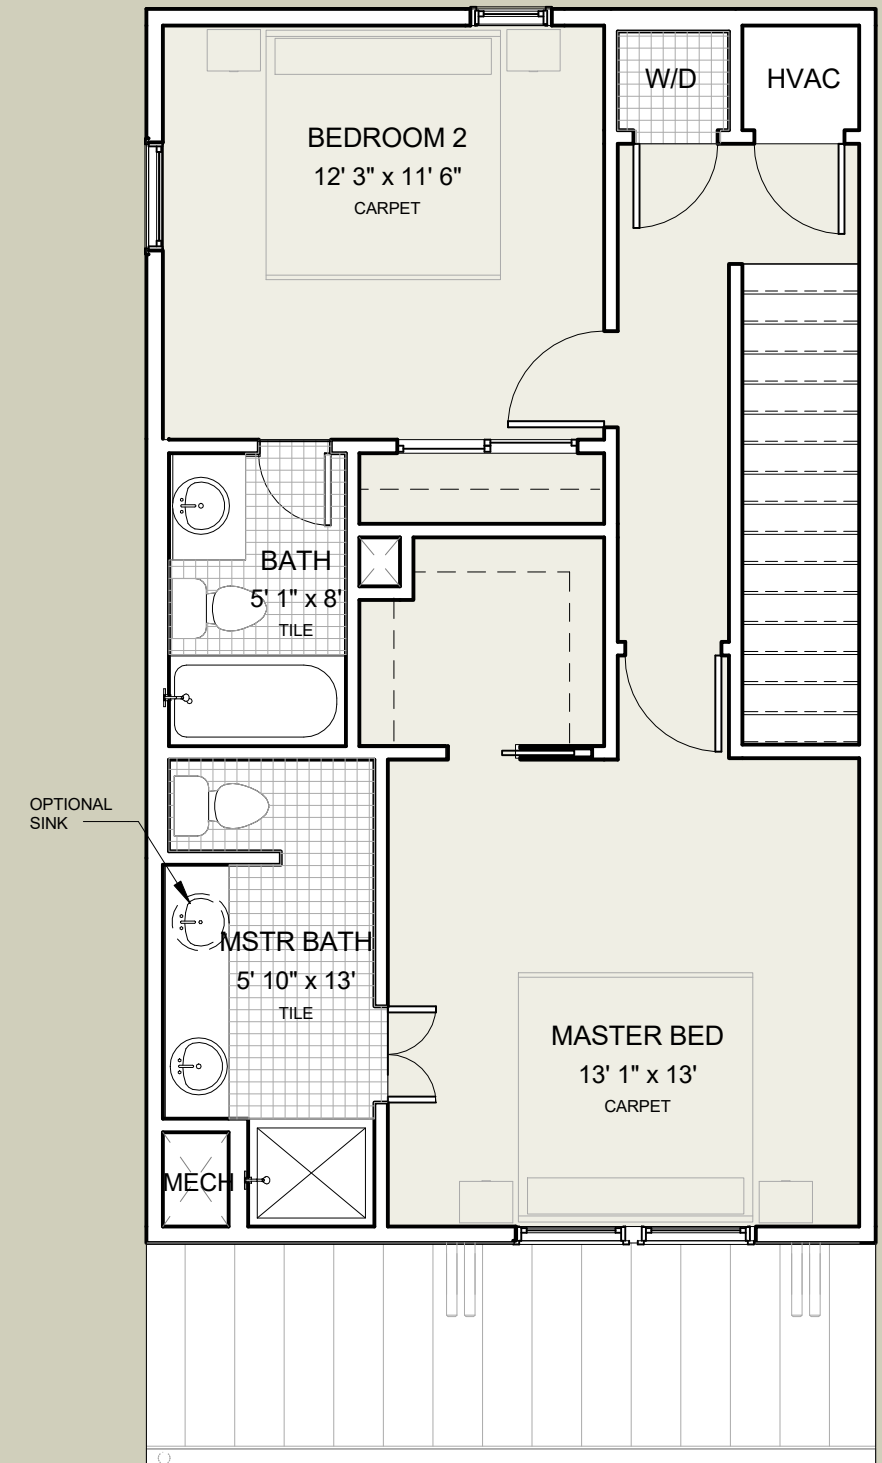

LIVING AREA: 680 S.F.

01 FLOOR

LIVING AREA: 632 S.F.

02 FLOOR