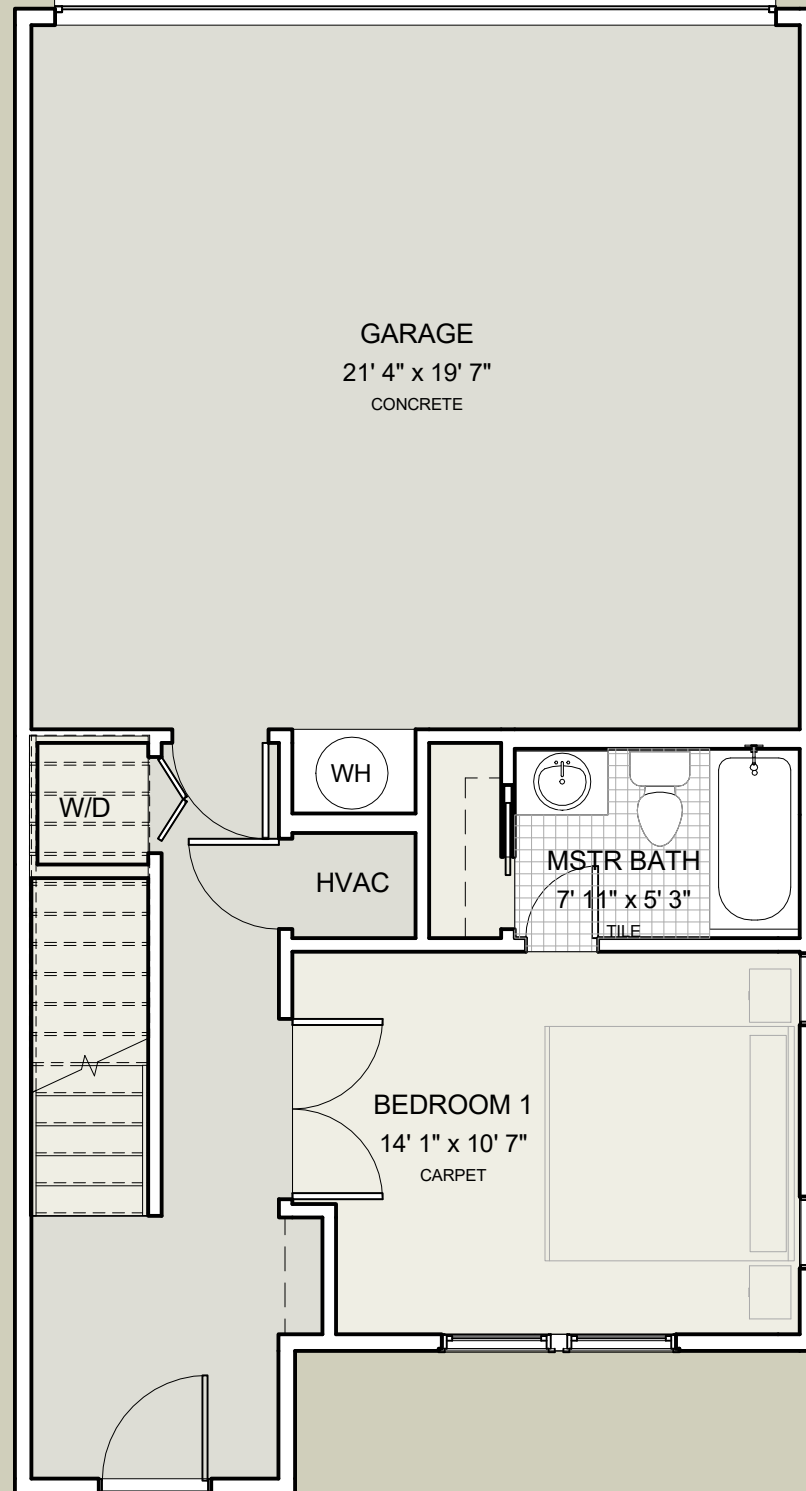

LIVING AREA: 398 S.F.

01 FLOOR

LIVING AREA: 799 S.F.

02 FLOOR